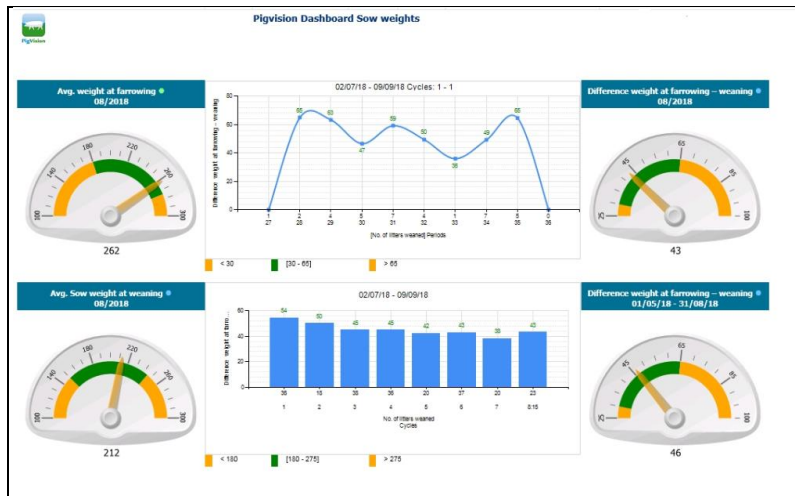

## Software Upgrades

### General

#### FARM & PigVision mobile

The FARM database has been adapted in preparation for the link with PigVision mobile: The application that allows you to enter animal data in the house via your Smartphone. More information about PigVision Mobile follows soon!

## Weight at insemination

It is possible in FARM to determine the weight at insemination. If you send your data to PigVision, it is also possible to make further weight analyzes there.